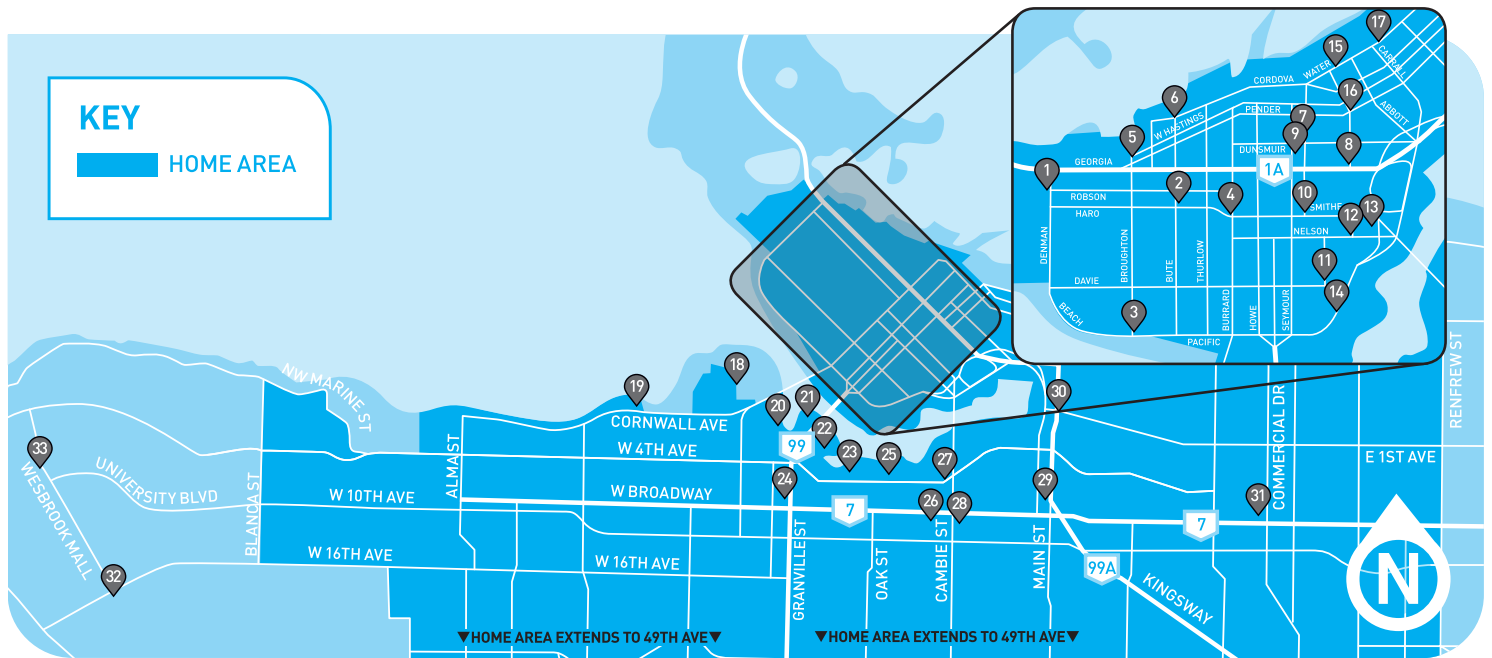

## West End

1. 1827 Robson St, west of Denman
2. 843 Bute St, south of Robson
3. 1378 Broughton St, north of Beach
4. 1001 Smithe St, west of Burrard

## Coal Harbour

5. 490 Broughton St, Easy Park lot north of Hastings
6. 1102 Cordova St, west of Thurlow

## Downtown Areas

7. 592 Richards St, north of Dunsmuir
8. 688 Cambie St, Easy Park lot north of Georgia
9. 626 Seymour St. Enter from laneway mid-block just after Georgia.
10. 856 Richards St, Easy Park lot north of Smithe. Enter from alley off Smithe or Robson. Overflow in any unreserved spot.
11. 1188 Homer St, north of Davie (Yaletown SkyTrain)
12. 903 Mainland St, north of Nelson
13. 900 Beatty St, north of Smithe
14. 1300 Pacific Blvd, south of Drake
15. 160 Water St, Easy Park lot west of Abbott. Enter from Water St. Overflow available on roof.
16. 150 W Pender St, Easy Park lot off Beatty. Park on Level 2. Overflow available in any unreserved spot on Levels 2 or 3.
17. 32 Powell St, east of Carrall St

## West Side/Mount Pleasant/UBC

18. 1100 Chestnut St, Easy Park lot at Vanier Park
19. 1400 Balsam St (Kits Beach), north of Cornwall
20. 1500 W 1st Ave, next to Pennyfarthing Dr
21. 1694 Duranleau St, next to Bridges on Granville Island
22. 1290 Cartwright St, before Granville Island Hotel
23. 1100 The Castings, Easy Park lot north of 6th Ave
24. 1503 West 8th Ave, west of Granville St
25. 990 Lameys Mill Road. Park in any unreserved spot.
26. 2440 Heather St, south of Broadway
27. 595 West 6th Ave, Easy Park lot west of Cambie St (Olympic Village SkyTrain)
28. 453 W 10th Ave, Easy Park lot east of Cambie St (Broadway/City Hall SkyTrain)
29. 199 East 7th Ave (at Main). Park in any unreserved spot.
30. 1500 Main St, south of Terminal Ave at Main St SkyTrain
31. 1593 East 8th Ave, west of Commercial Dr (Commercial/Broadway SkyTrain)
32. 5947 Berton Ave at UBC SaveOn Foods
33. North Bus Loop, UBC Campus